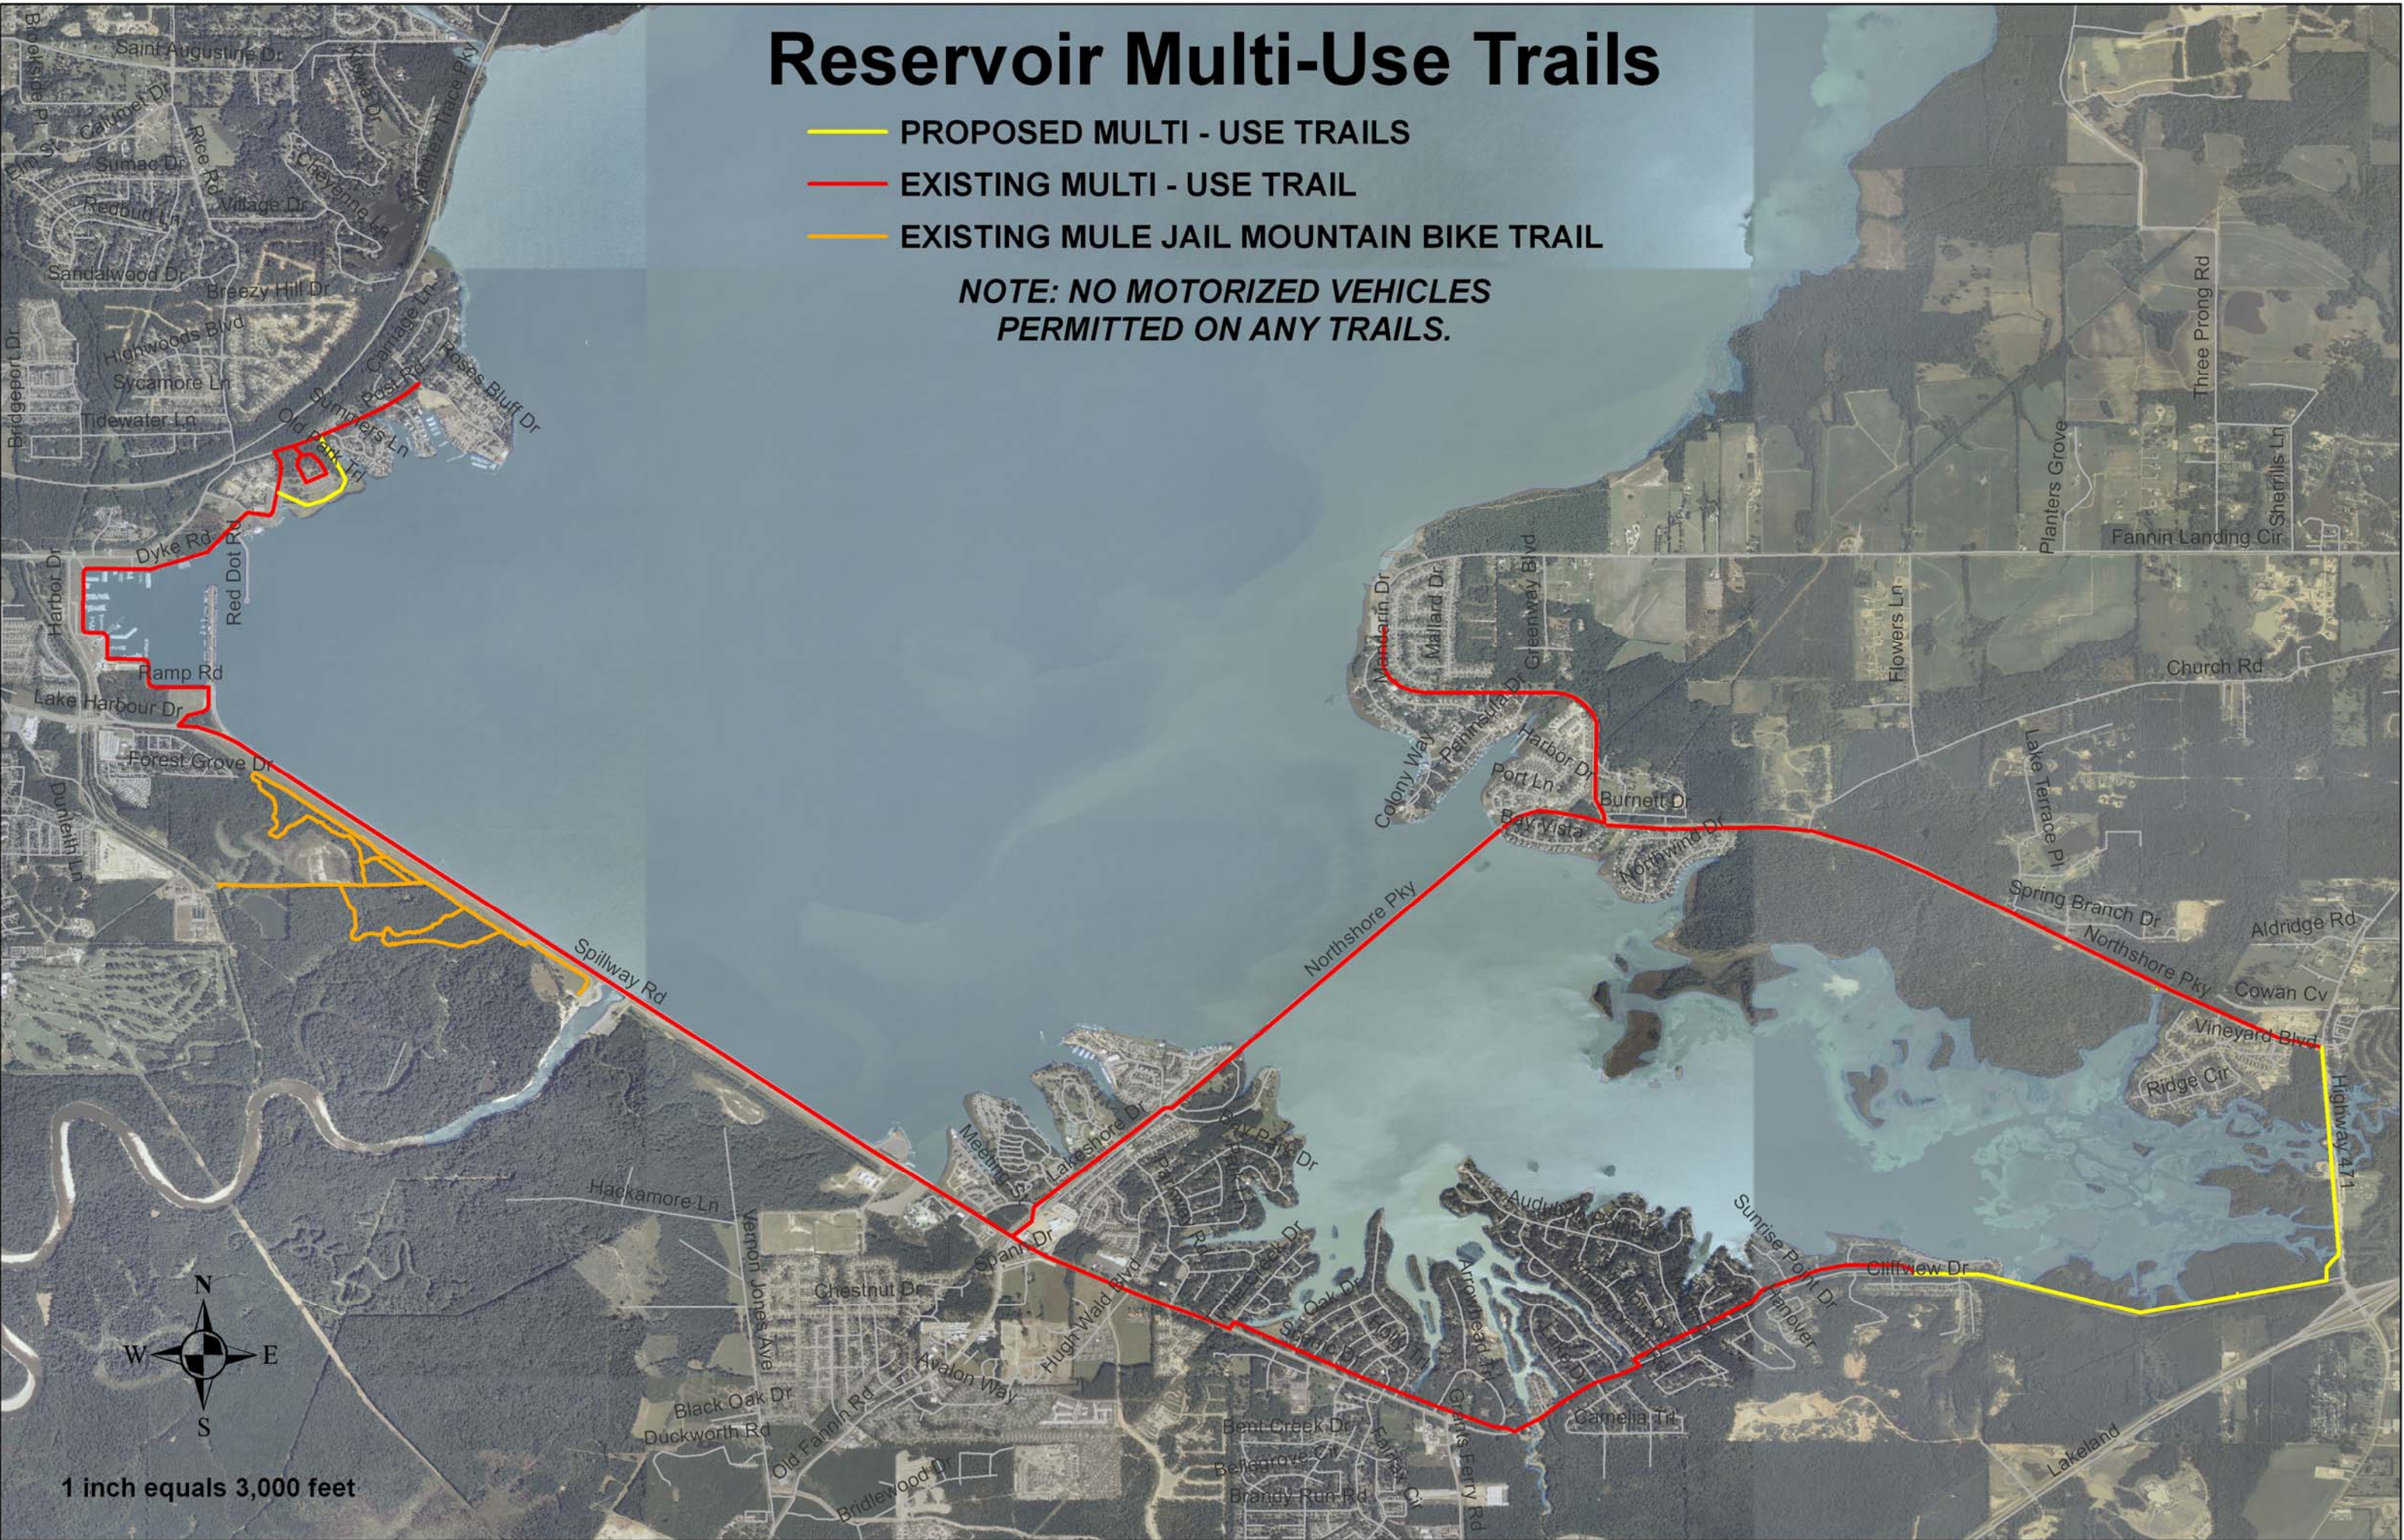

Reservoir Multi-Use Trails

- PROPOSED MULTI - USE TRAILS
- EXISTING MULTI - USE TRAIL
- EXISTING MULE JAIL MOUNTAIN BIKE TRAIL

NOTE: NO MOTORIZED VEHICLES PERMITTED ON ANY TRAILS.

1 inch equals 3,000 feet